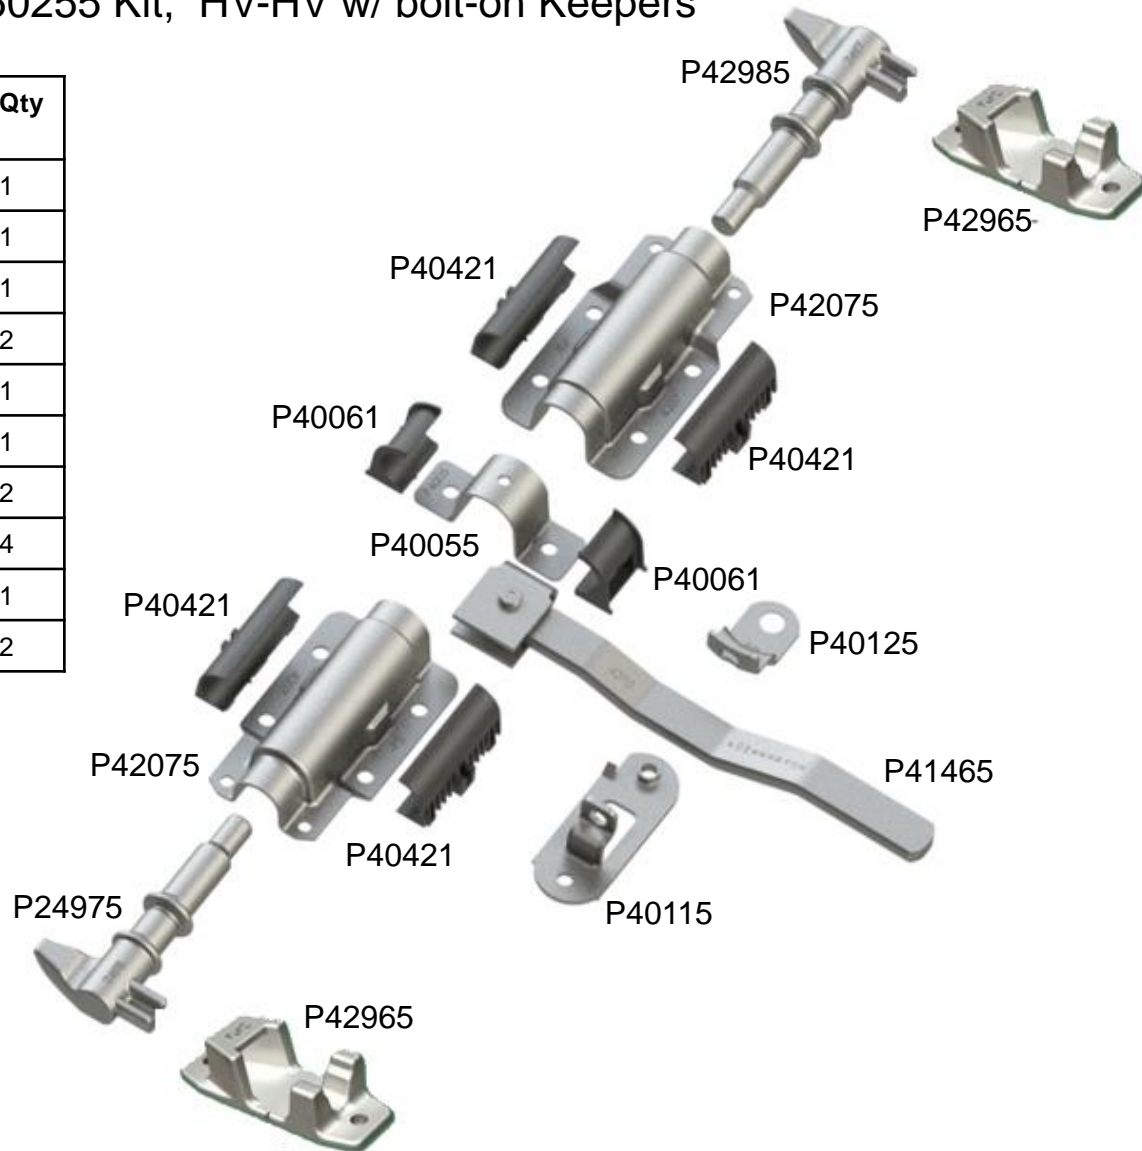

## P50255 Kit, HV-HV w/ bolt-on Keepers

Part	Description	Qty
P24975	Cam, HV, RH Top/LH Bottom, HDG	1
P24985	Cam, HV, LH Top/RH Bottom, HDG	1
P40055	Rod Guide, HDG	1
P40061	Half Bushing, for Rod Guide	2
P40115	Seal Plate, HDG	1
P40125	Seal Pin, HDG	1
P42075	Guide Plate, HDG	2
P40421	Half Bushing, for Guide Plate	4
P41465	Handle, HDG	1
P24965	Keeper, HV, HDG	2

Also Available:

✓ Tubing: P50005A

Additional Info:

✓ Makes LH or RH lockrod