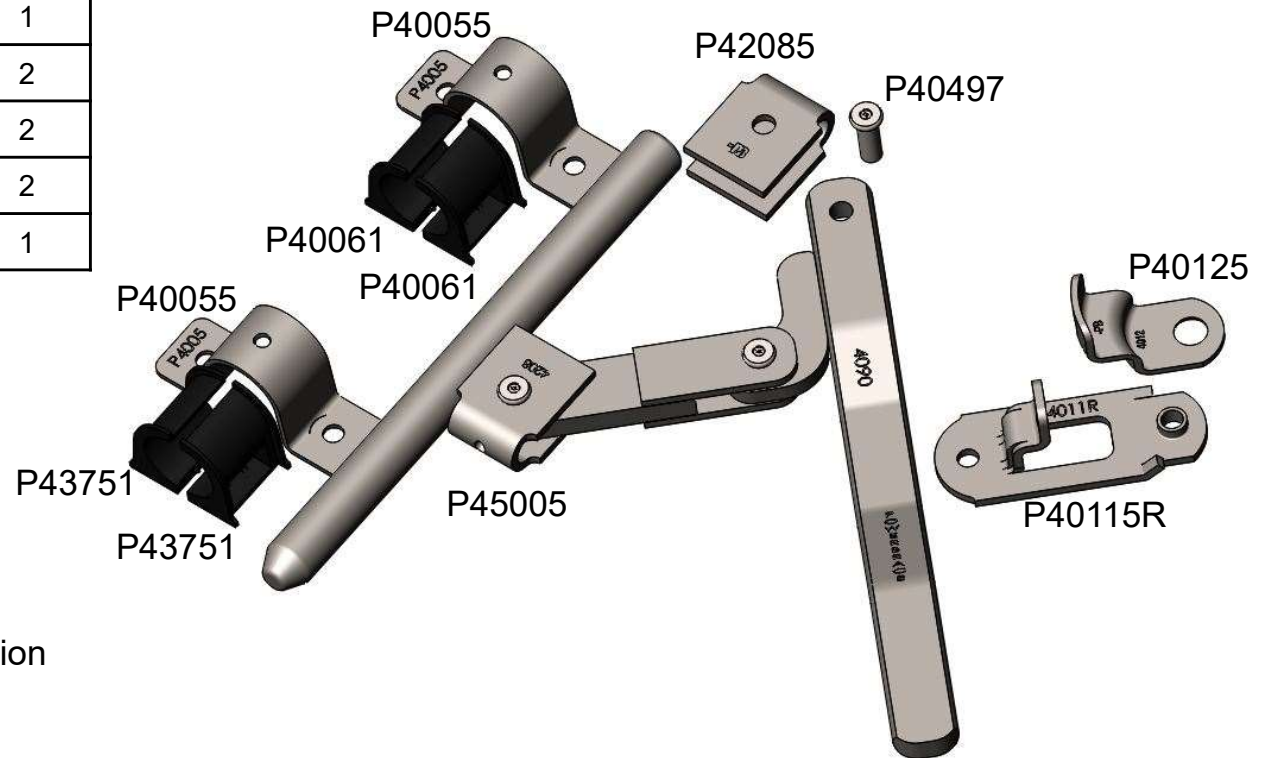

## P51285 PlungeLOK™ Conversion Kit, RH

Part	Description	Qty
P45005	PL, RH, Lever/Pin Assembly, HDG	1
P40115R	Seal Plate, RH, HDG	1
P42085	Handle Mount, HDG	1
P40497	Rivet, 13/32"x1-1/8", SS	1
P40055	Rod Guide, HDG	2
P43751	Half Bushing for Rod Guide	2
P40061	Half Bushing for 4005 Rod Guide	2
P40125	Seal Pin, HDG	1

### Also Available:

✓ LH Kit: P51275

### Additional Info:

✓ See Drawing PL1235 for installation information