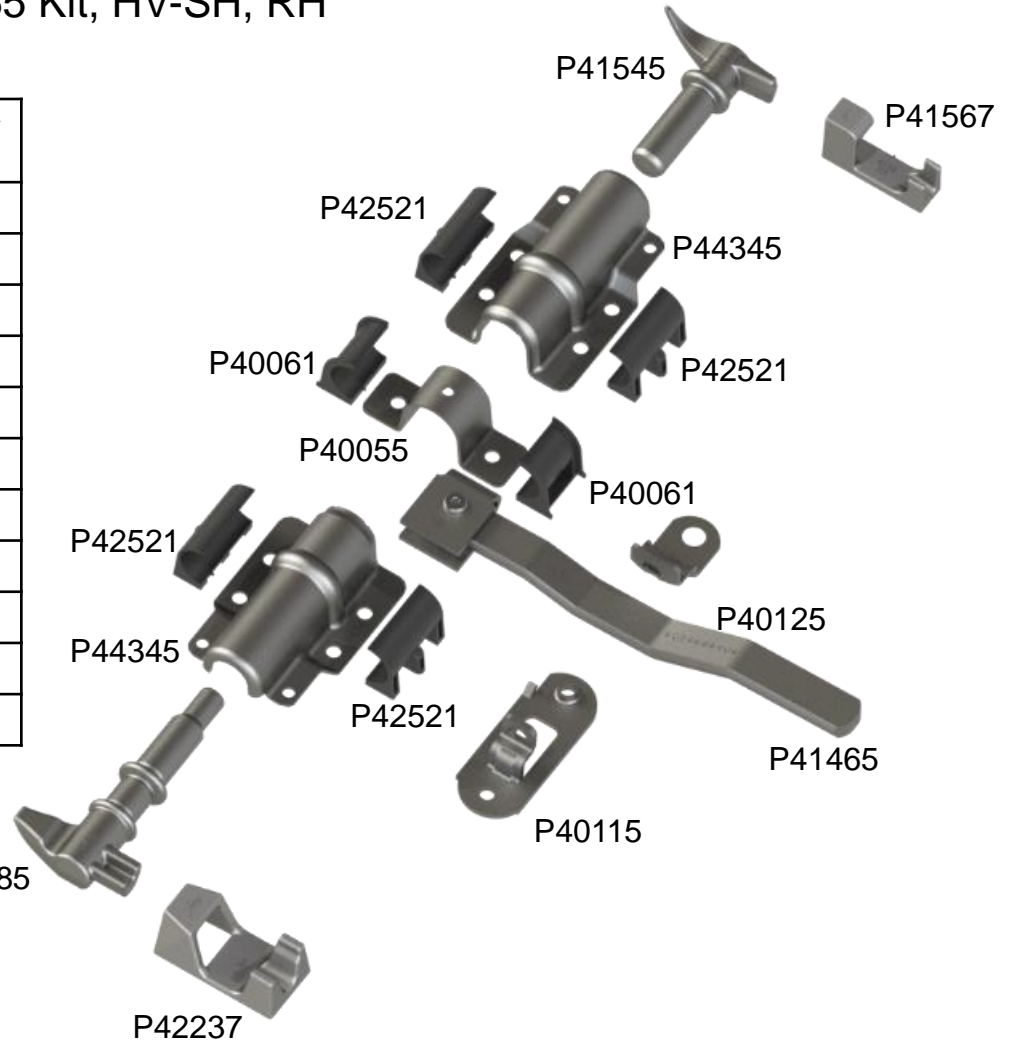

P51365 Kit, HV-SH, RH

Part	Description	Qty
P24985	Cam, HV, LH Top/RH Bottom, HDG	1
P42237	Keeper, HV, SS	1
P40055	Rod Guide, HDG	1
P40061	Half Bushing, for Rod Guide	2
P40115	Seal Plate, HDG	1
P40125	Seal Pin, HDG	1
P44345	Guide Plate, HDG	2
P42521	Half Bushing, for Guide Plate	4
P41465	Handle, HDG	1
P41545	Cam, SH, RH Top/LH Bottom, HDG	1
P41567	Keeper, SH, RH Top/LH Bottom, SS	1

Also Available:

- ✓ LH kit: P51355
- ✓ Tubing: P50005A